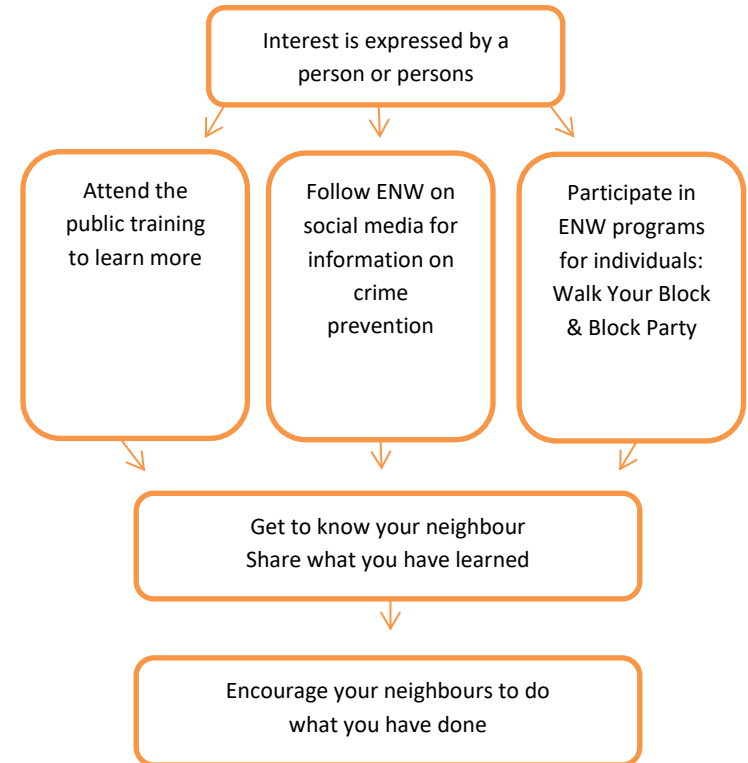

Edmonton Neighbourhood Watch

How to start A Casual / Informal Neighbourhood Watch For your street / building / complex

Does not require membership

www.enwatch.ca

www.facebook.com/edmontonwatch

www.twitter.com/enwatchInfo