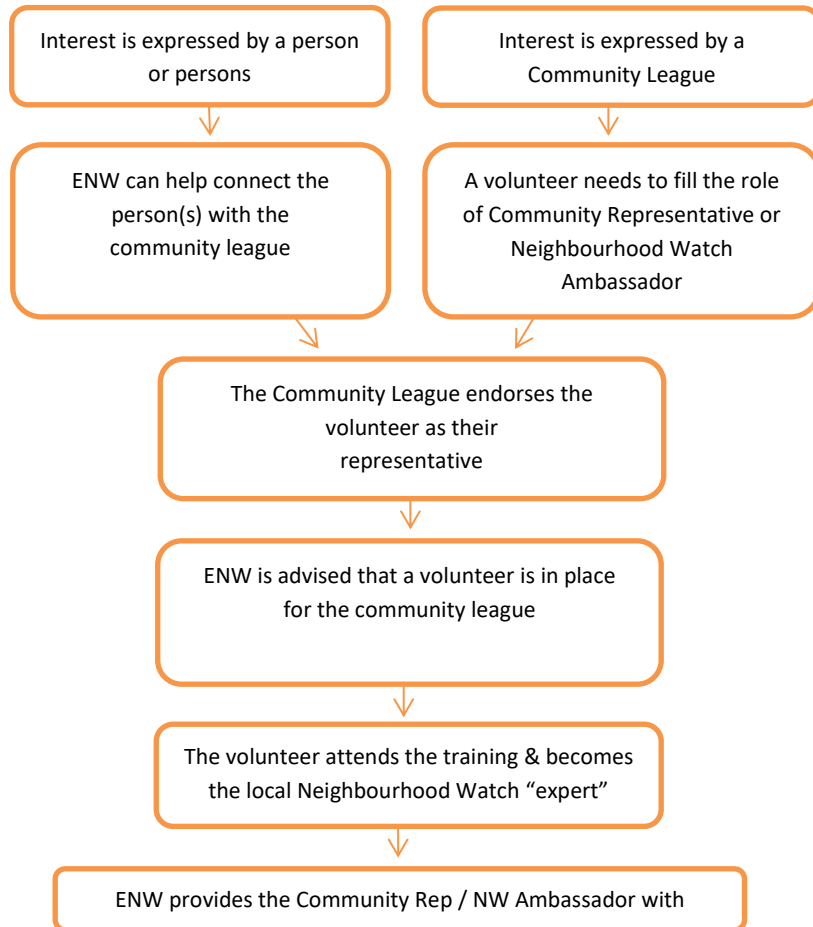

## Edmonton Neighbourhood Watch

### How to start An Official Neighbourhood Watch Program For a Community

*Requires membership*

*Resources*

*Support*

*Training*

*Connection  
to EPS*

*Access to  
programs*